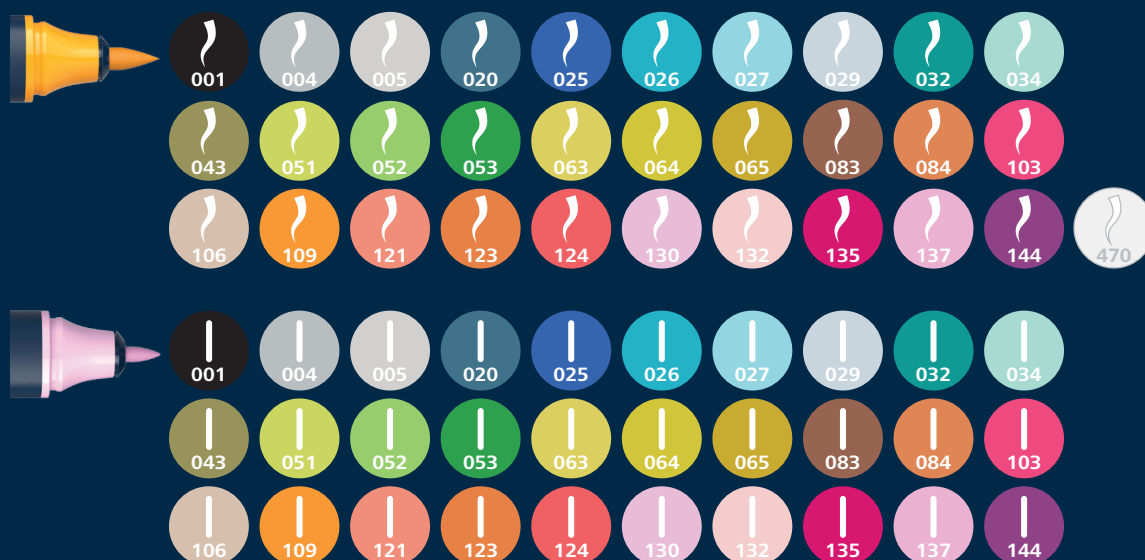

Twin marker Paint-It 040

Twin marker Paint-It 040

- Innovative twin marker with fine bullet and soft brush tip for creative work
- Made from 92%* eco-friendly and resource-saving recycled plastic
- Certified recycling rate of 95% for the cartridge and 92% for the barrel (EuCertPlast / DIN Certco)
- Practical cartridge system for a sustainable painting experience - Each cartridge purchase saves plastic and allows an easy colour change
- Saving of >79% CO₂ emissions through the use of recycled plastic compared to conventional plastic
- Ideal for colouring, lettering and many other creative techniques
- Water-based, odourless ink for brilliant results
- Delicate colour gradients are possible with the help of the blender
- Ergonomic pen shape for relaxed handling
- Simple cartridge change: unscrew cartridge, screw in a new cartridge and start.
- 30 vivid colours each with brush tip or bullet tip

Prof. Dr. Peter Zec, CEP Red Dot

Schneider Makers Line

Twin marker Paint-It 040

72 PCS.!
11 BARRELS FREE!

Twin marker Paint-It 040

Reference	Description	Ink colour	Barcode	Pack
ML04010901	<p>10 x Twin marker barrel 1 x Twin marker 040 </p> <p>Each 1 x Cartridge Twin marker 040 Brush / Round</p> <p>  black  blue grey  grey  midnight blue  blue  alaska blue  aqua blue  light sky blue  dark turquoise  turquoise  blender (brush) </p> <p>  olive green  apple green  green  blackforest green  yellow  sand  light gold  brown  topaz brown  royal red </p> <p>  salmon  orange  rose  orange red  red  bubble gum  light rose  wild berry  light magenta  dark violet </p>	4004675162595	1	