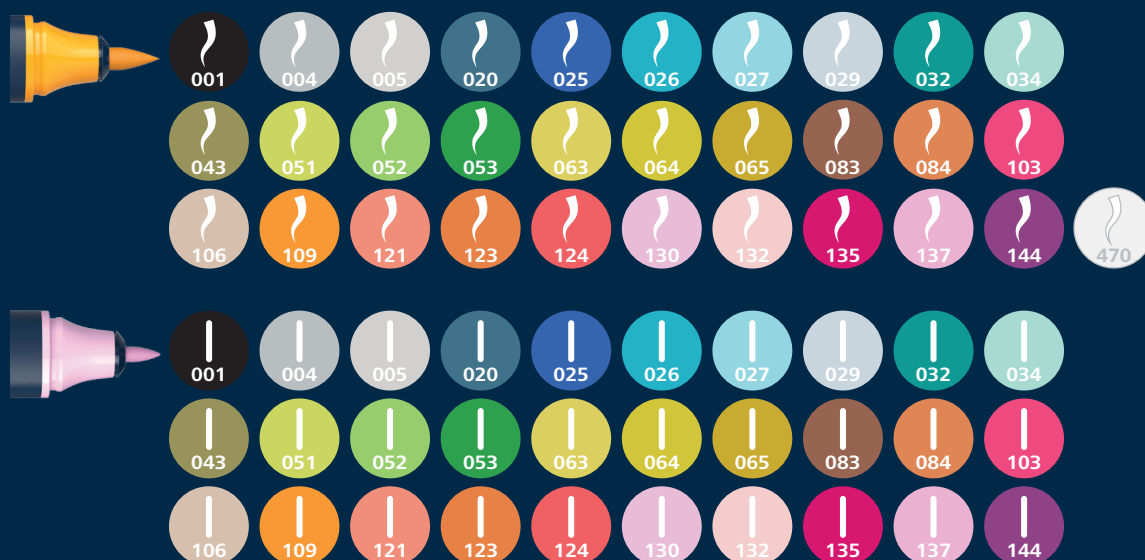

Twin marker cartridges Paint-It 040

Reference	Ink colour	Barcode	Reference	Ink colour	Barcode	Pack
ML04010501	black	4004675158611	ML04010516	sand	4004675158918	30
ML04010502	blue grey	4004675158635	ML04010517	light gold	4004675158932	
ML04010503	grey	4004675158659	ML04010518	brown	4004675158956	
ML04010504	midnight blue	4004675158673	ML04010519	topaz brown	4004675158970	
ML04010505	blue	4004675158697	ML04010520	royal red	4004675158994	
ML04010506	alaska blue	4004675158710	ML04010521	salmon	4004675159014	
ML04010507	aqua blue	4004675158734	ML04010522	orange	4004675159038	
ML04010508	light sky blue	4004675158758	ML04010523	rose	4004675159052	
ML04010509	dark turquoise	4004675158772	ML04010524	orange red	4004675159076	
ML04010510	turquoise	4004675158796	ML04010525	red	4004675159090	
ML04010511	olive green	4004675158819	ML04010526	bubble gum	4004675159113	
ML04010512	apple green	4004675158833	ML04010527	light rose	4004675159137	
ML04010513	green	4004675158857	ML04010528	wild berry	4004675159151	
ML04010514	blackforest green	4004675158871	ML04010529	light magenta	4004675159175	
ML04010515	yellow	4004675158895	ML04010530	dark violet	4004675159199